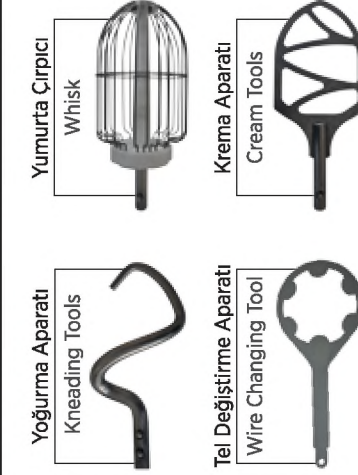

ORTAK APARATLAR | AGREED TOOLS